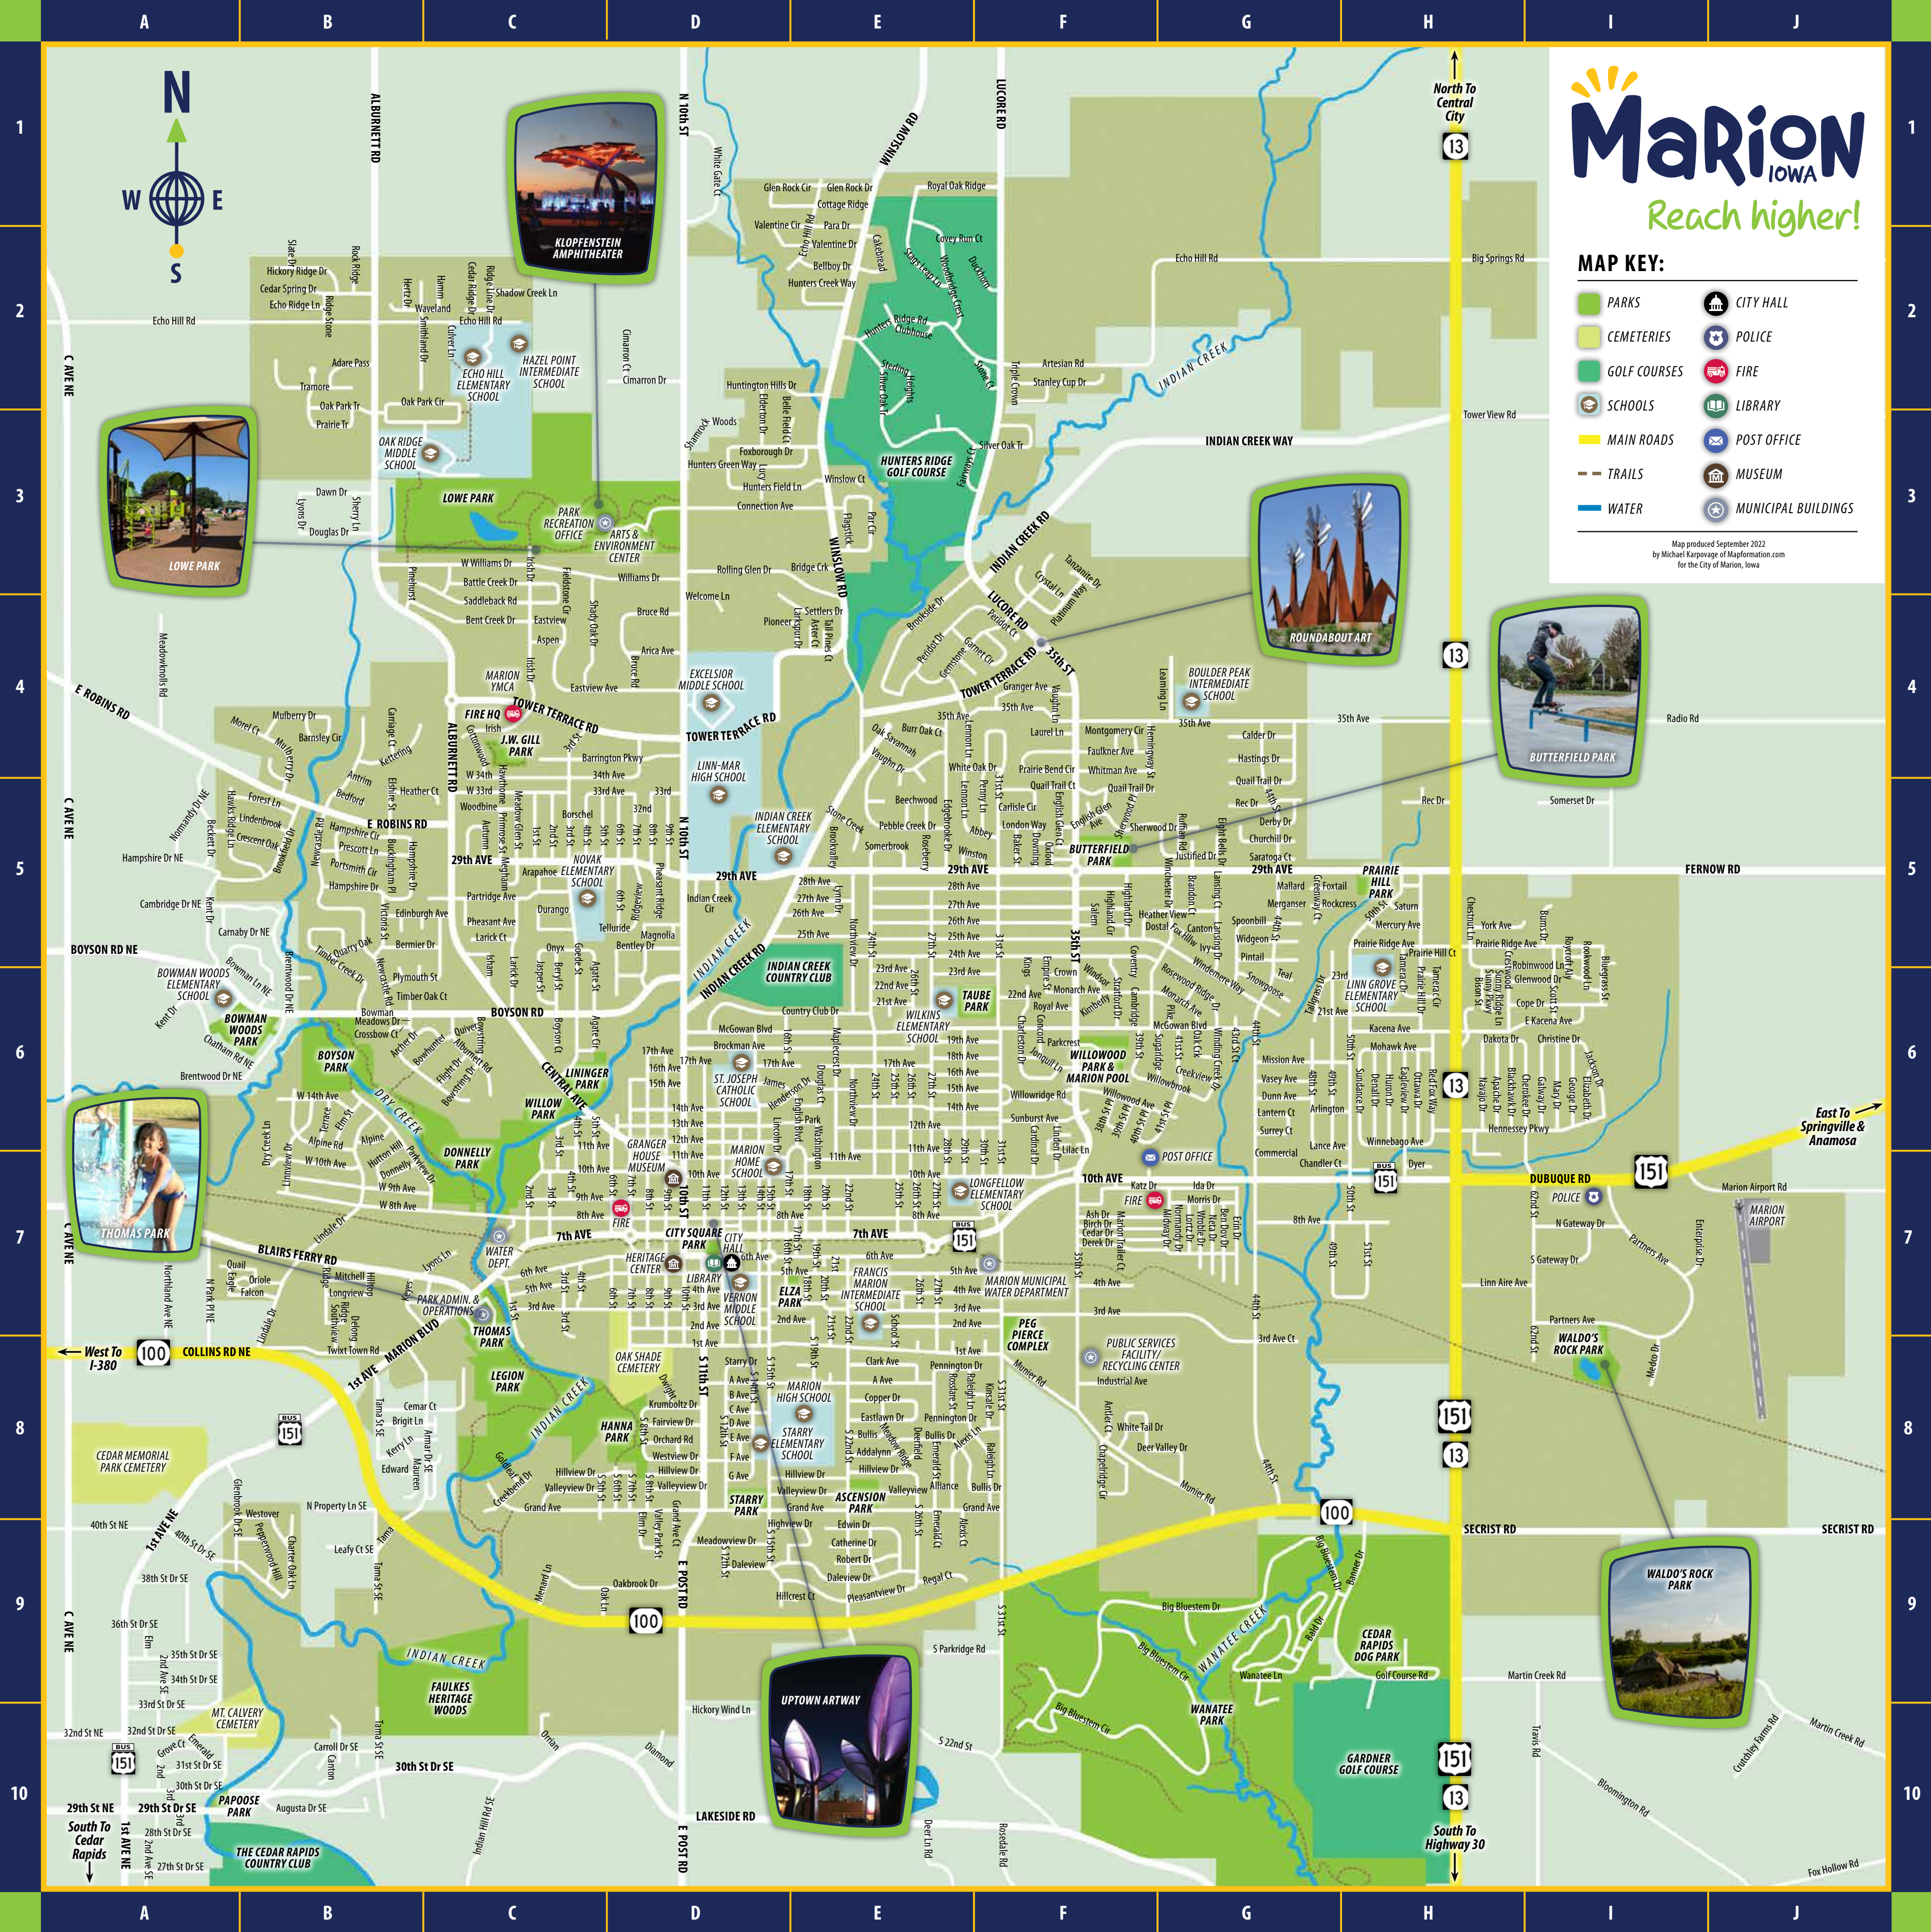

Marion IOWA

Reach higher!

MAP KEY:

- PARKS
- CEMETERIES
- GOLF COURSES
- SCHOOLS
- MAIN ROADS
- TRAILS
- WATER
- CITY HALL
- POLICE
- FIRE
- LIBRARY
- POST OFFICE
- MUSEUM
- MUNICIPAL BUILDINGS

East To Springville & Anamosa

West To I-380

North To Central City
13

100

151

13

100

151

13

South To Cedar Rapids

151

13

South To Highway 30